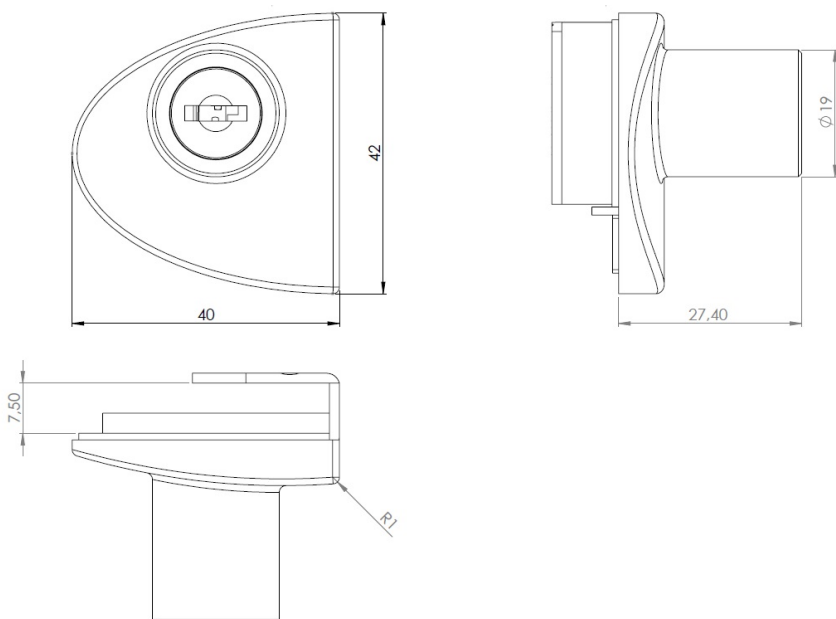

PRODUCT SHEET

Description:

Glass Door Lock "Badge", F/Double Doors, Black Ano, KA D20 W/SISO Oval Metal Keys, W/2 Plastic ABS Screws W/PVC Tip,, 1 BLK. Flat Oval Metal Striking Pl, F/Glass Thickness 4-5mm

Item number:

14.09.549-5

Units	Box	Carton	HS Code	Barcode
Pcs.		240	8301300000	 5704866049245

SISO A/S

Mileparken 11
DK-2740 Skovlunde
Denmark
VAT: DK 24786013

Phone +45 45 830 900

www.siso.dk
siso@siso.dk

Danske Bank
Nytorv Branch
Copenhagen
SWIFT: DABADKKK

Account no.
4180 3112 112936
IBAN Account
DK7230003112112936